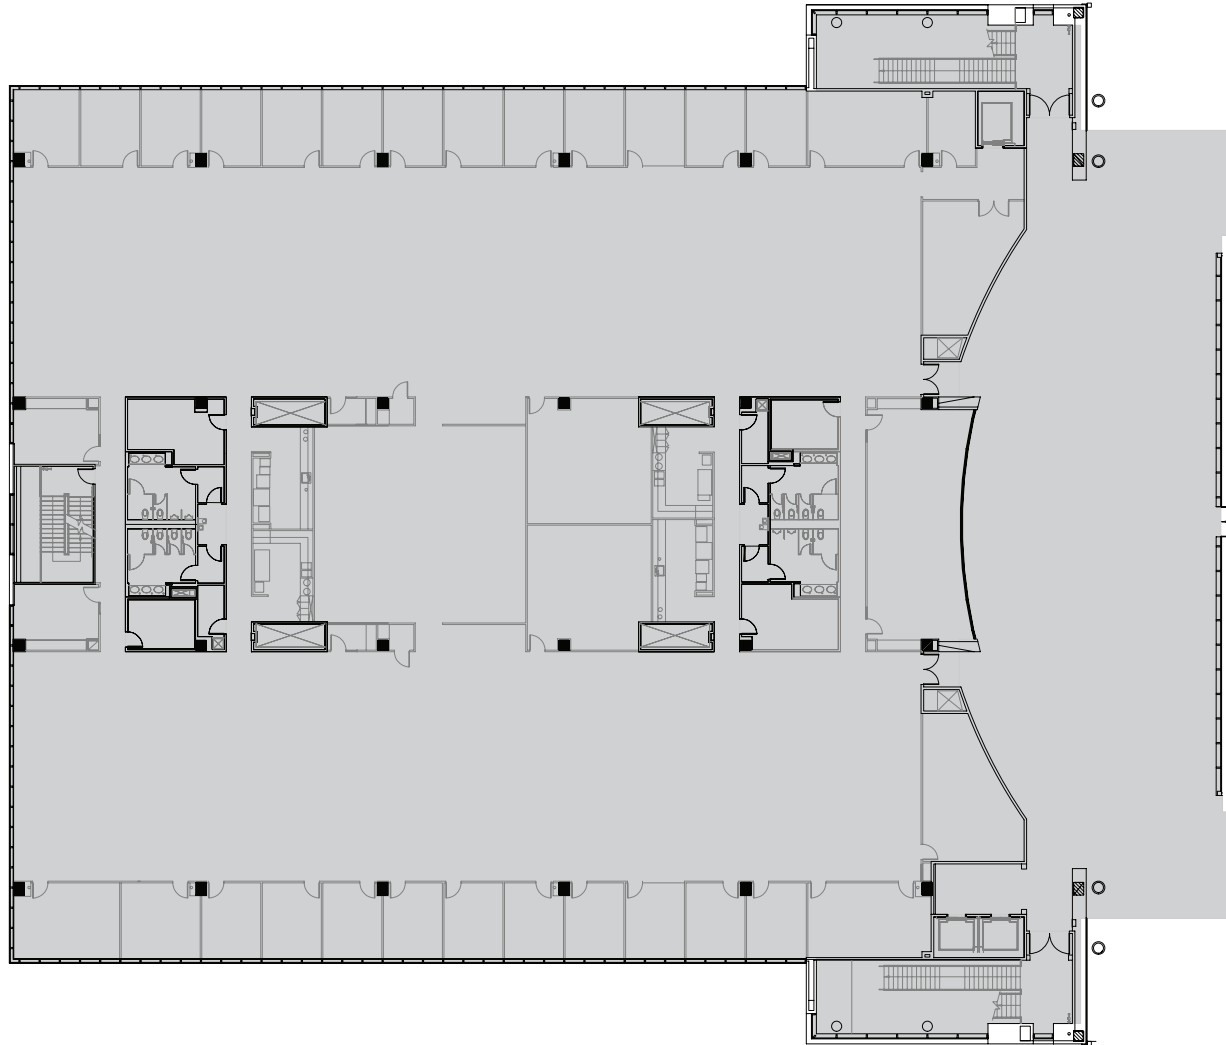

BUILDING B2 - 1st FLOOR 38,776 SF

BUILDING B2 - 2nd FLOOR 40,773 SF

BUILDING B2 - 3rd FLOOR 40,769 SF

**Quantum
Park** | A smarter workplace,
a smarter world

www.quantumparkva.com

BUILDING B2 - 4th FLOOR 45,750 SF