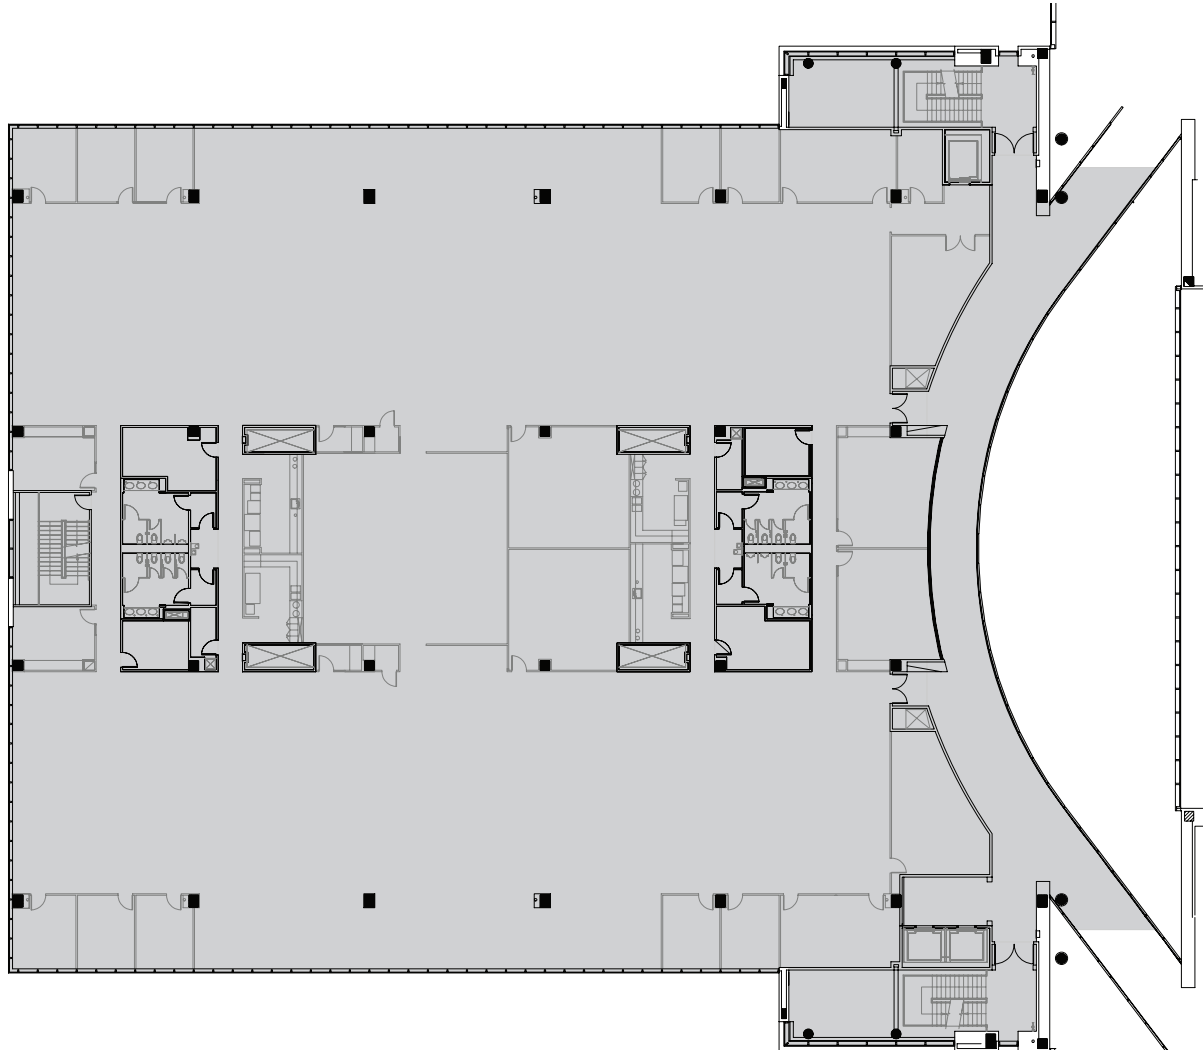

BUILDING B2 - 1st FLOOR 38,776 SF

BUILDING B2 - 2nd FLOOR 40,773 SF

BUILDING B2 - 3rd FLOOR 40,769 SF

**Quantum
Park** | A smarter workplace,
a smarter world

www.quantumparkva.com

BUILDING B2 - 4th FLOOR 45,750 SF