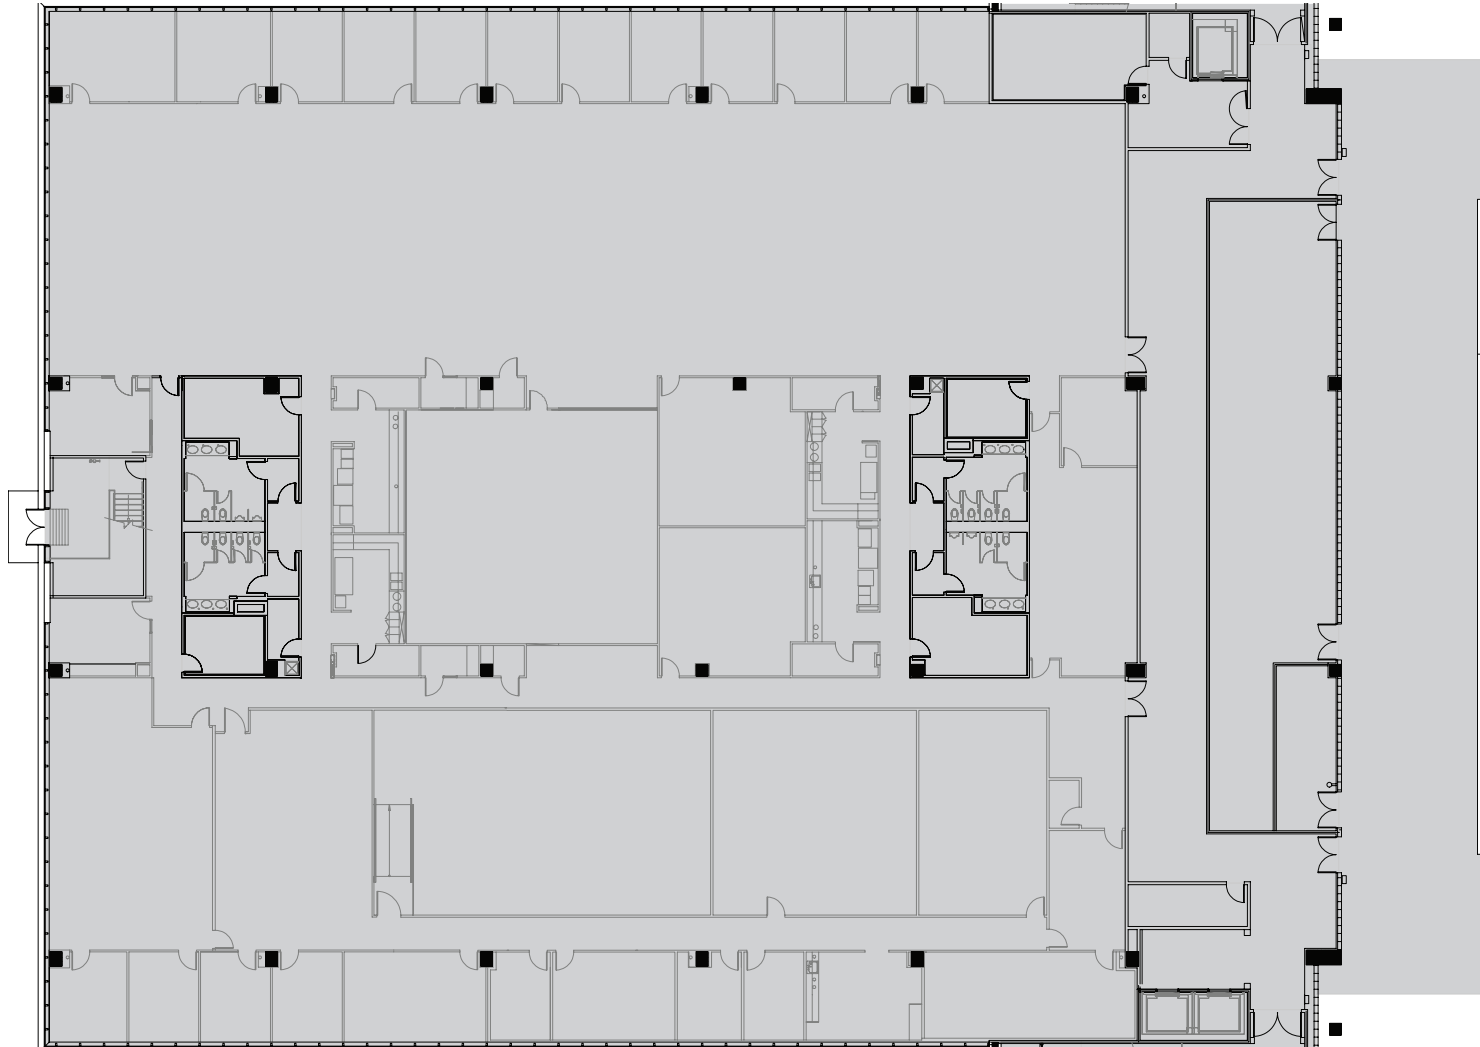

BUILDING B2 - 1st FLOOR 38,776 SF

BUILDING B2 - 2nd FLOOR 40,773 SF

BUILDING B2 - 3rd FLOOR 40,769 SF

**Quantum
Park** | A smarter workplace,
a smarter world

www.quantumparkva.com

BUILDING B2 - 4th FLOOR 45,750 SF