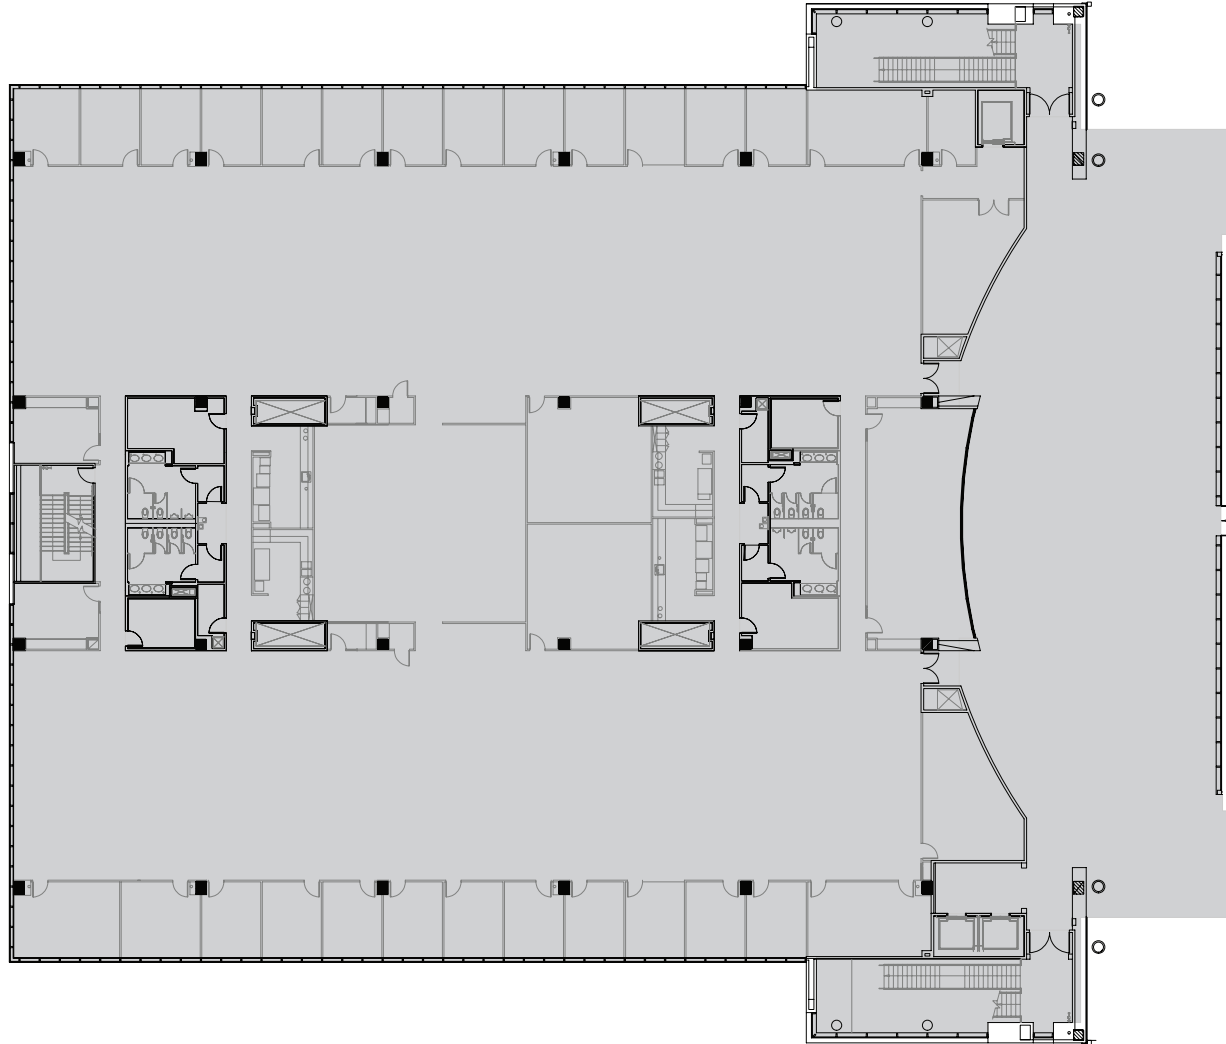

BUILDING C2 - 1st FLOOR 38,776 SF

BUILDING C2 - 2nd FLOOR 40,773 SF

BUILDING C2 - 3rd FLOOR 40,769 SF

**Quantum
Park** | A smarter workplace,
a smarter world

www.quantumparkva.com

BUILDING C2 - 4th FLOOR 45,750 SF