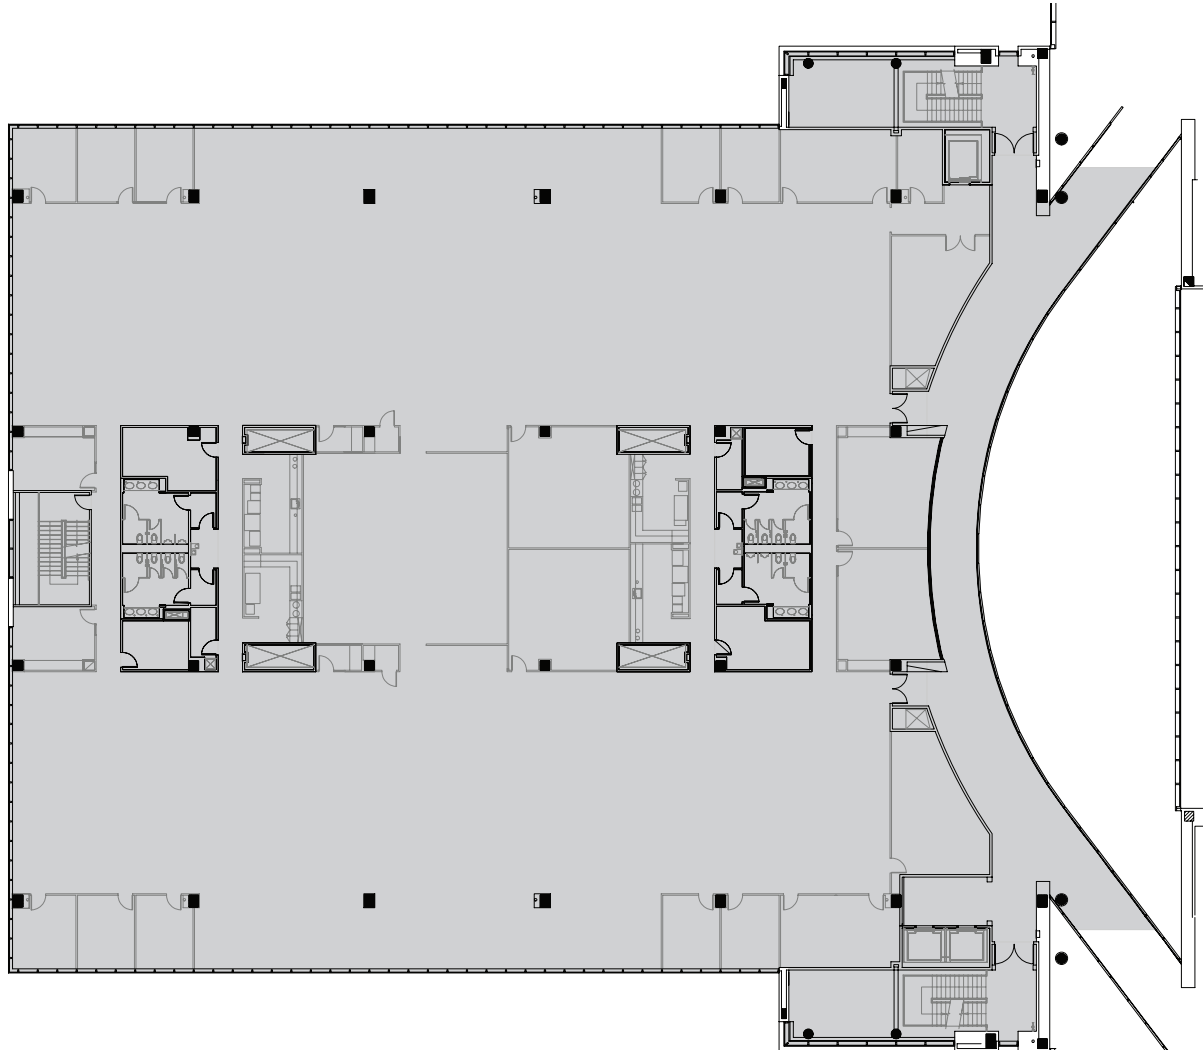

BUILDING C2 - 1st FLOOR 38,776 SF

BUILDING C2 - 2nd FLOOR 40,773 SF

BUILDING C2 - 3rd FLOOR 40,769 SF

**Quantum
Park** | A smarter workplace,
a smarter world

www.quantumparkva.com

BUILDING C2 - 4th FLOOR 45,750 SF