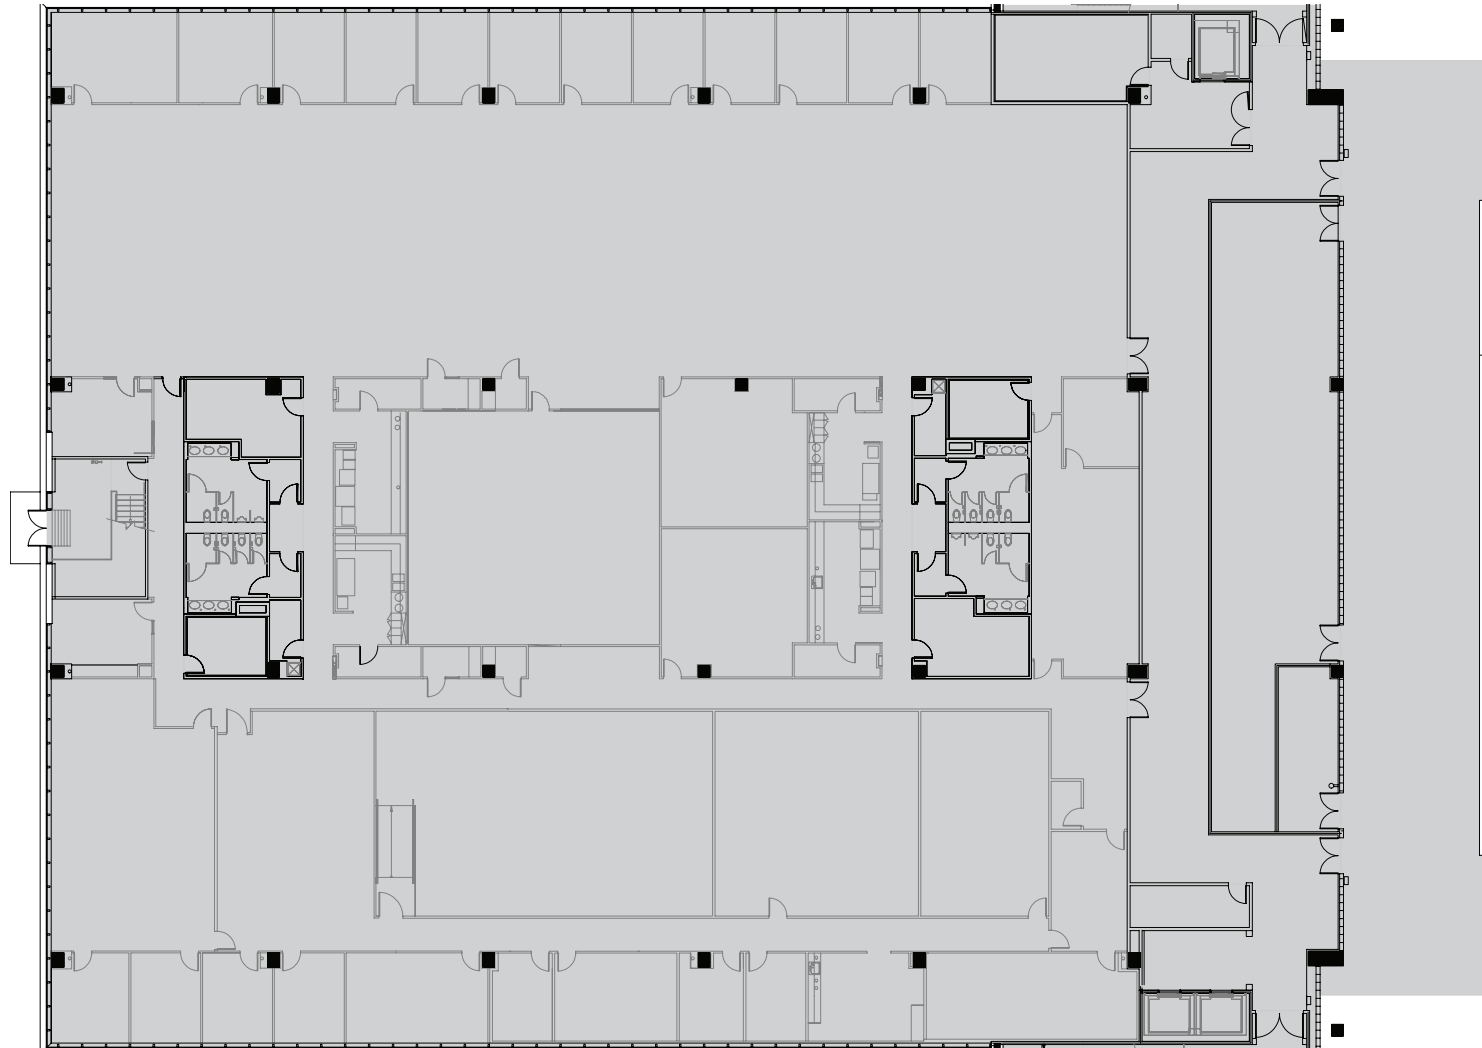

BUILDING C2 - 1st FLOOR 38,776 SF

BUILDING C2 - 2nd FLOOR 40,773 SF

BUILDING C2 - 3rd FLOOR 40,769 SF

**Quantum
Park** | A smarter workplace,
a smarter world

www.quantumparkva.com

BUILDING C2 - 4th FLOOR 45,750 SF