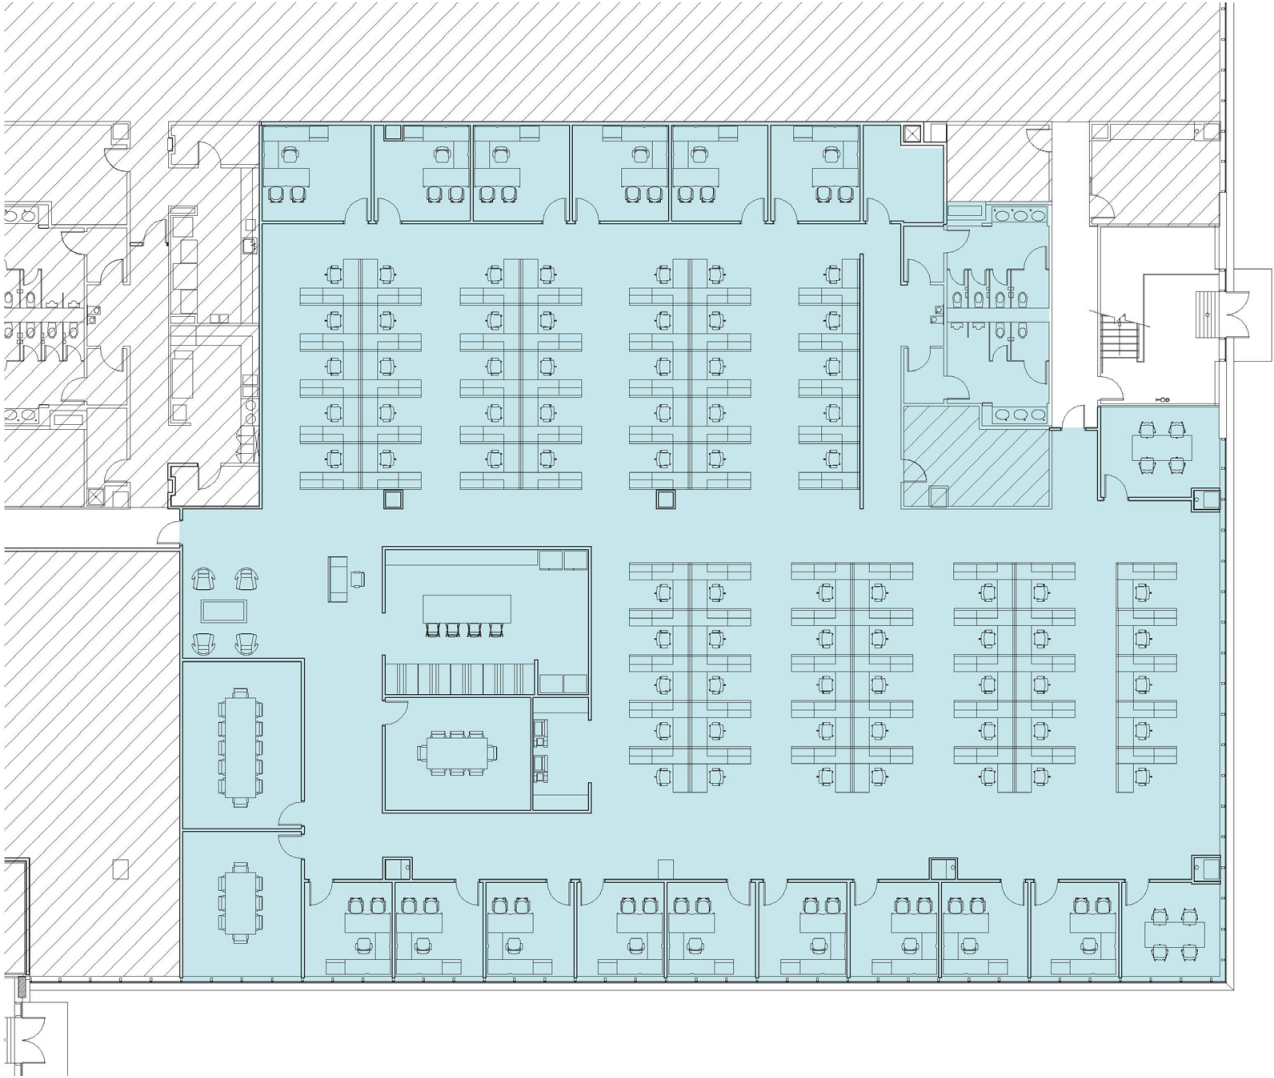

Building E1 – Floor 1 – 19,953 SF Available

Building E1 – Floor 3 – 45,750 SF Available